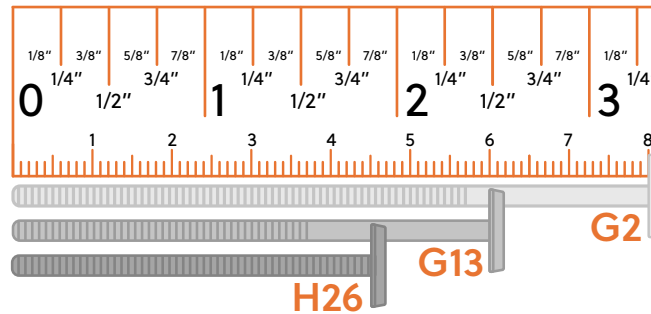

Assembly instructions for: Twin Bed Rails

Part # 115317 (11/30/22)

Scan Code for
Video Tutorial

Life doesn't come with
instructions, but this does

HARDWARE

Pro Tip: Tear this page out to reference hardware throughout the instructions.