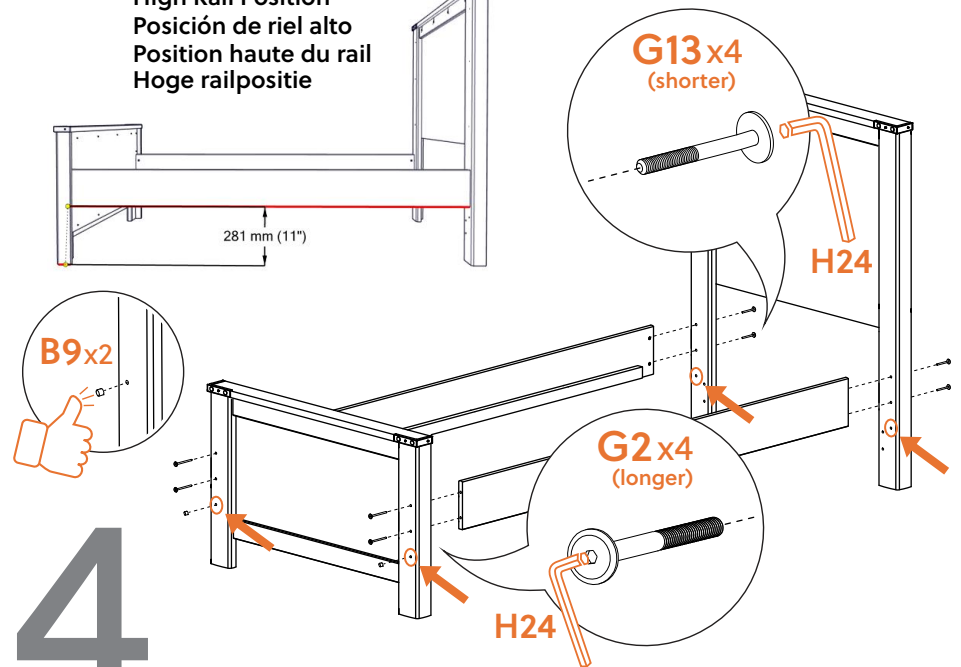

Assembly instructions for: Twin Bed Rails

Part # 115317 (11/30/22)

Scan Code for
Video Tutorial

Life doesn't come with
instructions, but this does

HARDWARE

Pro Tip: Tear this page out to reference hardware throughout the instructions.

1

2

Low Rail Position
 Posición de riel bajo
 Position basse du rail
 Lage railpositie

3

High Rail Position
 Posición de riel alto
 Position haute du rail
 Hoge railpositie

4

5

Low Rail Option

High Rail Option

High Rail Trundle Option