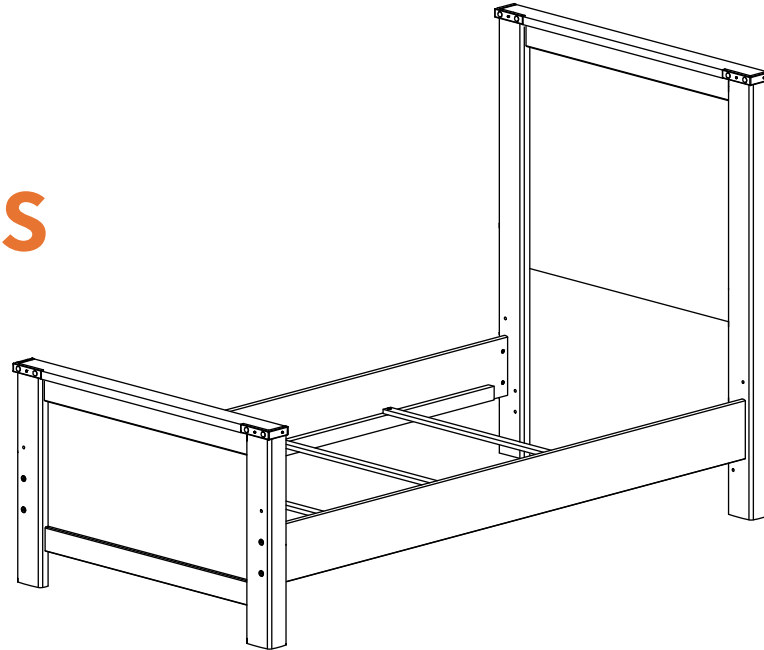

Assembly instructions for: Twin Bed Rails

Part # 115317 (11/30/22)

Scan Code for
Video Tutorial

Life doesn't come with
instructions, but this does

HARDWARE

Pro Tip: Tear this page out to reference hardware throughout the instructions.

BUST OUT

REQUIRED TOOL

This bag contains small parts that present a choking hazard for children under 3 years of age. These parts are for adult assembly only and should be permanently affixed to the furniture. Any unused parts should be discarded properly.

Esta bolsa contiene piezas pequeñas que presentan un peligro de asfixia. para niños menores de 3 años. Estas piezas son para adultos. montaje solamente y debe fijarse permanentemente a la muebles. Las piezas no utilizadas deben desecharse correctamente.