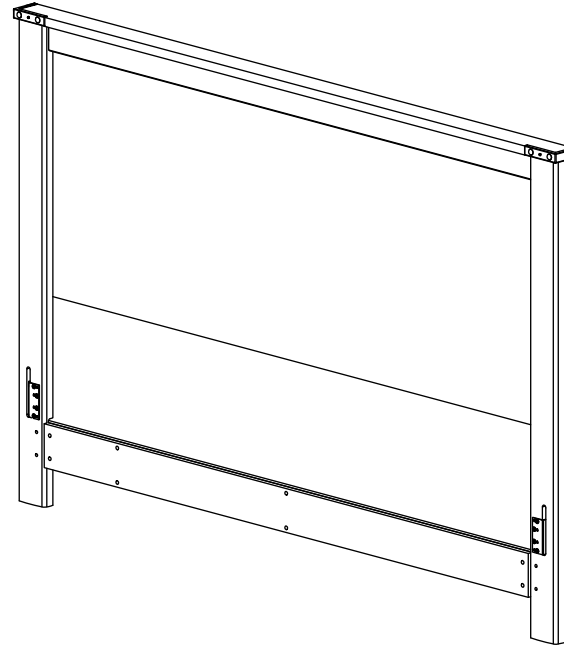

Assembly instructions for:
Headboard

Part # 115406 (12/06/22)

Scan Code for
Video Tutorial

WATCH NOW

HARDWARE

G26x2

G42x6

H24