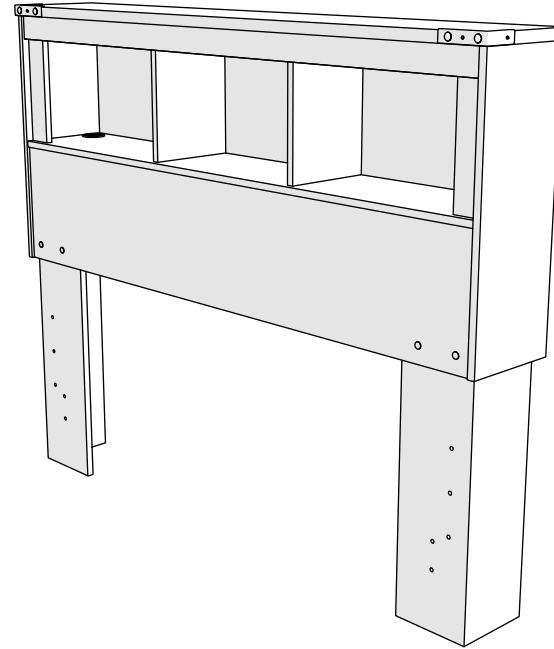

Assembly instructions for:

Bookcase Headboard

Part # 115403 (12/05/22)

Scan Code for
Video Tutorial

WATCH NOW

Life doesn't come with
instructions, but this does

HARDWARE

BUST OUT

REQUIRED TOOL

This bag contains small parts that present a choking hazard for children under 3 years of age. These parts are for adult assembly only and should be permanently affixed to the furniture. Any unused parts should be discarded properly.

Esta bolsa contiene piezas pequeñas que presentan un peligro de asfixia para niños menores de 3 años. Estas piezas son para adultos, montaje solamente y debe fijarse permanentemente a la muebles. Las piezas no utilizadas deben desecharse correctamente.